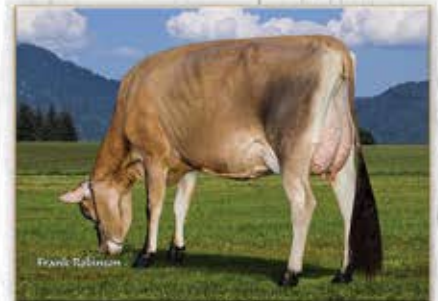

MUSKETEER dam:
Sunset Canyon Valen L Maid 42481-ET, E-94%
3-2 305 25,950 6.9% 1,785 3.6% 943 96DCR