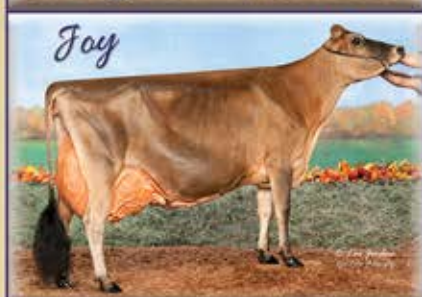

2019 Is a *Wrap*

Highlights from the show season.

Duchess

Pearl

Cadence

Donner

Joy

Daphne

Arethusa Tequila Vision, E-95% 2nd TIME
 7-7 305 24,130 5.6% 1,344 3.8% 912 96DCR
**RESERVE ALL AMERICAN LIFETIME
 CHEESE PRODUCTION COW**
 1st Lifetime Cheese Production and NASCO
 International Type and Production Winner,
 International Jersey Show
 1st Aged Cow, Illinois State Fair
 TEQUILA x E-92% RESPONSE x "Veronica," E-97%

River Valley Excitation Radiant-ET
Excellent-91% (max. score 2nd lact.) NEW SCORE
 19,131—1,004—732 ME at 1-9
 4th Senior 2-Year-Old, All American
 2nd Senior 2-Year-Old, International Jersey Show
 Intermediate Champion, Illinois State Fair
 1st Senior 2-Year-Old, Kansas State Fair
 EXCITATION x Cowbell Guapo Ricochet, E-95%