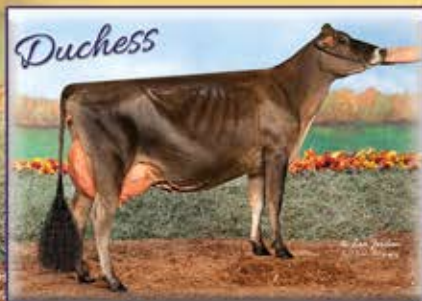

2019 Is a *Wrap*

Highlights from the show season.

Duchess

Pearl

Cadence

Donner

Joy

Daphne

Arethusa Tequila Vision, E-95% 2nd TIME
 7-7 305 24,130 5.6% 1,344 3.8% 912 96DCR
**RESERVE ALL AMERICAN LIFETIME
 CHEESE PRODUCTION COW**
 1st Lifetime Cheese Production and NASCO
 International Type and Production Winner,
 International Jersey Show
 1st Aged Cow, Illinois State Fair
 TEQUILA x E-92% RESPONSE x "Veronica," E-97%