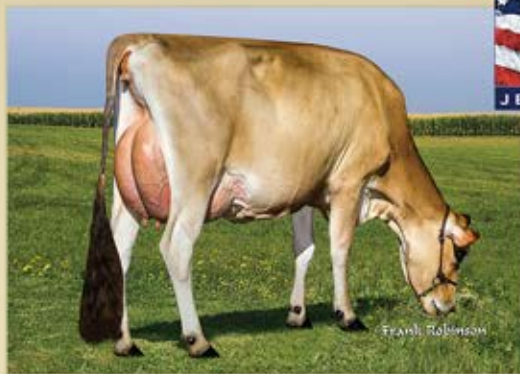

## Ahlem Wildfire Poppy{6}, P9

Born: July 3, 2015

+1,031M +56F +49P +\$483CM

Type +1.8 GJUI +15.0 GJPI +188

CDCB: GPTA 68%R JH1F

Sire: Ahlem Galvanize Wildfire{5}

Ranks on the Top 500 Heifer List

Dam: Ahlem Dimension Paula 40199-ET, E-90%

Projected to 23,038—1,117—798 ME at 2-9

2<sup>nd</sup> high seller at the Spring Fashion of Starstruck Sale for \$12,250

The next four dams: VG-87% "Iatola" with 22,570M and 1,216F; VG-85% "Jace" with 26,090M and 1,340F; E-90% "Barber" with 22,360M and 1,080F; and an E-91% "Berretta" with 23,780M and 1,029F.