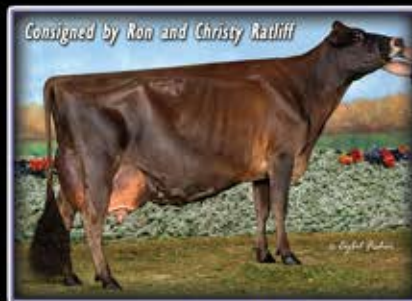

Harmony Corners **FOZZY-ET**, E-95%

All American Aged Cow, 2015 | All American Five-Year-Old, 2014
Res. Sr. Champion & Premier Performance Cow, 2015 All American

Her daughter sells
A **VERBATIM** 4-Year-Old

Consigned by Tony Kohls

Ratliff Sambo **DANDY-ET, VG-86%**

A full sister to Ratliff Sambo Dream, E-93%,
3rd Sr. 2, 2012 WDE & All American.

A daughter of Arethusa Primetime Deja Yu-ET, E-95%.
She sells fresh as a Sr. 3-Year-Old!

Consigned by Meadow Ridge Jerseys

Meadowridge Bart **SUNSET-ET**

A maternal sister to Meadowridge Mac Spring,
All American Senior Two-Year-Old, 2015

She sells!

Consigned by Ron and Christy Ratliff

Ratliff Minister **PORSCHA-ET, E-95%**