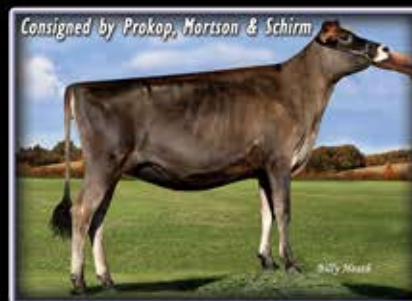

Consigned by Mike Dilly

Edgebrook Tequila **SHILON, VG 87 CAN**

All Canadian Milking Yearling, 2014
All Canadian Senior Calf, 2013

Her sister sells
A **PREMIER** Sr. Yearling, due to sexed **TEQUILA!**

Consigned by Billings Farm & Museum

Billings Grove **BRIANNA**

Junior All American Senior Calf, 2014

Dam: Billings Sultan Bryce, E-95%

Nom. ABA All American 100,000 lbs. Cow, 2015

Her full sister sells

A first choice **GROVE** out of "Bryce" due March and June 2016.