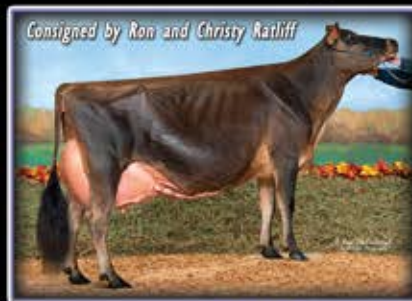

MARCH 24, 2016
GARNETT, KANSAS

RATLIFF'S MARCH MADNESS

Kansas Style!

100 head sell

Featuring 40 consignments
from Ratliff Jerseys and
headliners from across
North America!

Consigned by Discovery Genetics

Discoverys Tequila **JEWELNE**, E-93%

All American Four-Year-Old, 2015

Intermediate Champion, 2014 WDE & All American

Selling two family members
An **EXCITATION** Sr. Yearling and a **JADE** Sr. 3-Year-Old

Consigned by Ron and Christy Ratliff

Harmony Corners **FOZZY-ET**, E-95%

All American Aged Cow, 2015 | All American Five-Year-Old, 2014
Res. Sr. Champion & Premier Performance Cow, 2015 All American

Her daughter sells
A **VERBATIM** 4-Year-Old