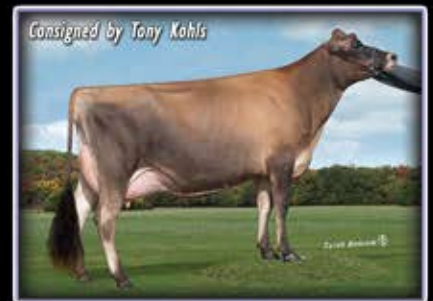

All American Four-Year-Old, 2015

Intermediate Champion, 2014 WDE & All American

Selling two family members
An **EXCITATION** Sr. Yearling and a **JADE** Sr. 3-Year-Old

Consigned by Ron and Christy Ratliff

Harmony Corners **FOZZY-ET**, E-95%

All American Aged Cow, 2015 | All American Five-Year-Old, 2014
Res. Sr. Champion & Premier Performance Cow, 2015 All American

Her daughter sells
A **VERBATIM** 4-Year-Old